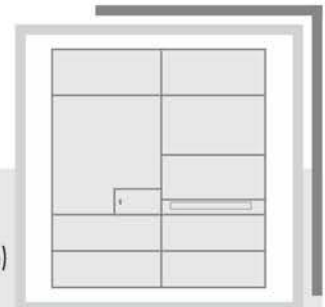

W 4D

H 78 W 78 D 24 (in)
H 1950 W 1950 D 600 (mm)