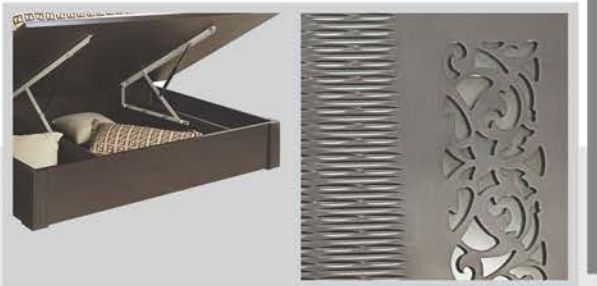

BEDS

HBS 3

STORAGE : Semi Hydraulic Lift, Storage HT 300 MM
MATTRESS : Size King - 78x72 (in) / 1950x1800 (mm)
SIDE TABLE - AS : W 18 H 16 D 16 (in) / W 450 H 400 D 400 (mm)

BEDS

HBS 4

STORAGE : Semi Hydraulic Lift, Storage HT 300 MM
MATTRESS : Size King - 78x72 (in)
SIDE TABLE - AS : W 18 H 16 D 16 (in) / W 450 H 400 D 400 (mm)