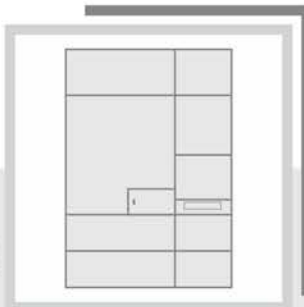

WARDROBES

WB IMPERIAL 5D

H 78 W 79 D 22.5 (in)
H 1950 W 1975 D 562.5 (mm)

WARDROBES

WB IMPERIAL 4D

H 78 W 63 D 22.5 (in)
H 1950 W 1575 D 562.5 (mm)

WB IMPERIAL 3D

H 87 W 48 D 22.5 (in)
H 2175 W 1200 D 562.5 (mm)

WARDROBES

WB AMAZE 2D

H 75 W 32 D 21 (in)
H 1875 W 800 D 525 (mm)

WB AMAZE 3D

H 75 W 48 D 21 (in)
H 1875 W 1200 D 525 (mm)

WARDROBES

W 3D

H 78 W 60 D 24 (in)
H 1950 W 1500 D 600 (mm)