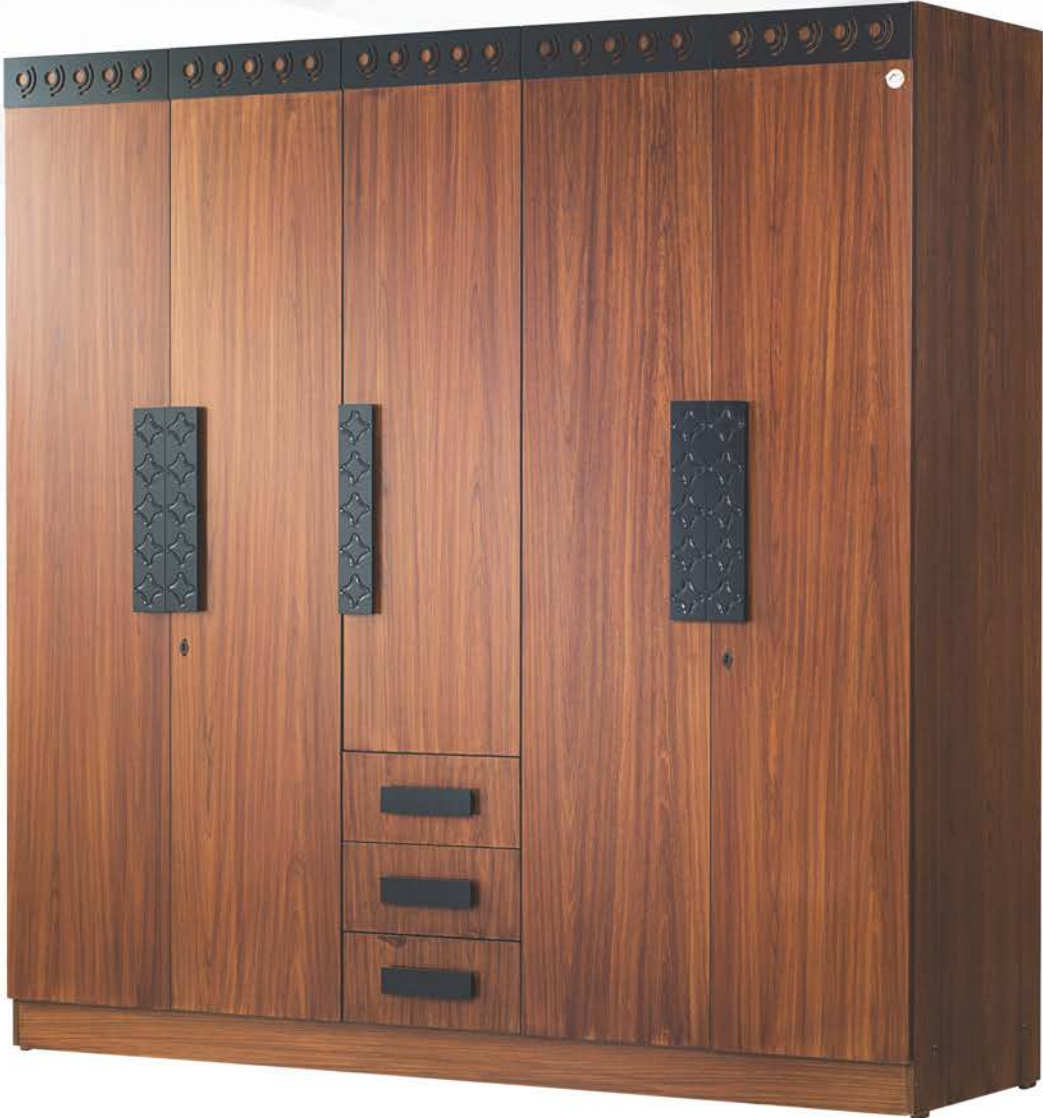

WARDROBES

WB IMPERIAL 5D

H 78 W 79 D 22.5 (in)
H 1950 W 1975 D 562.5 (mm)