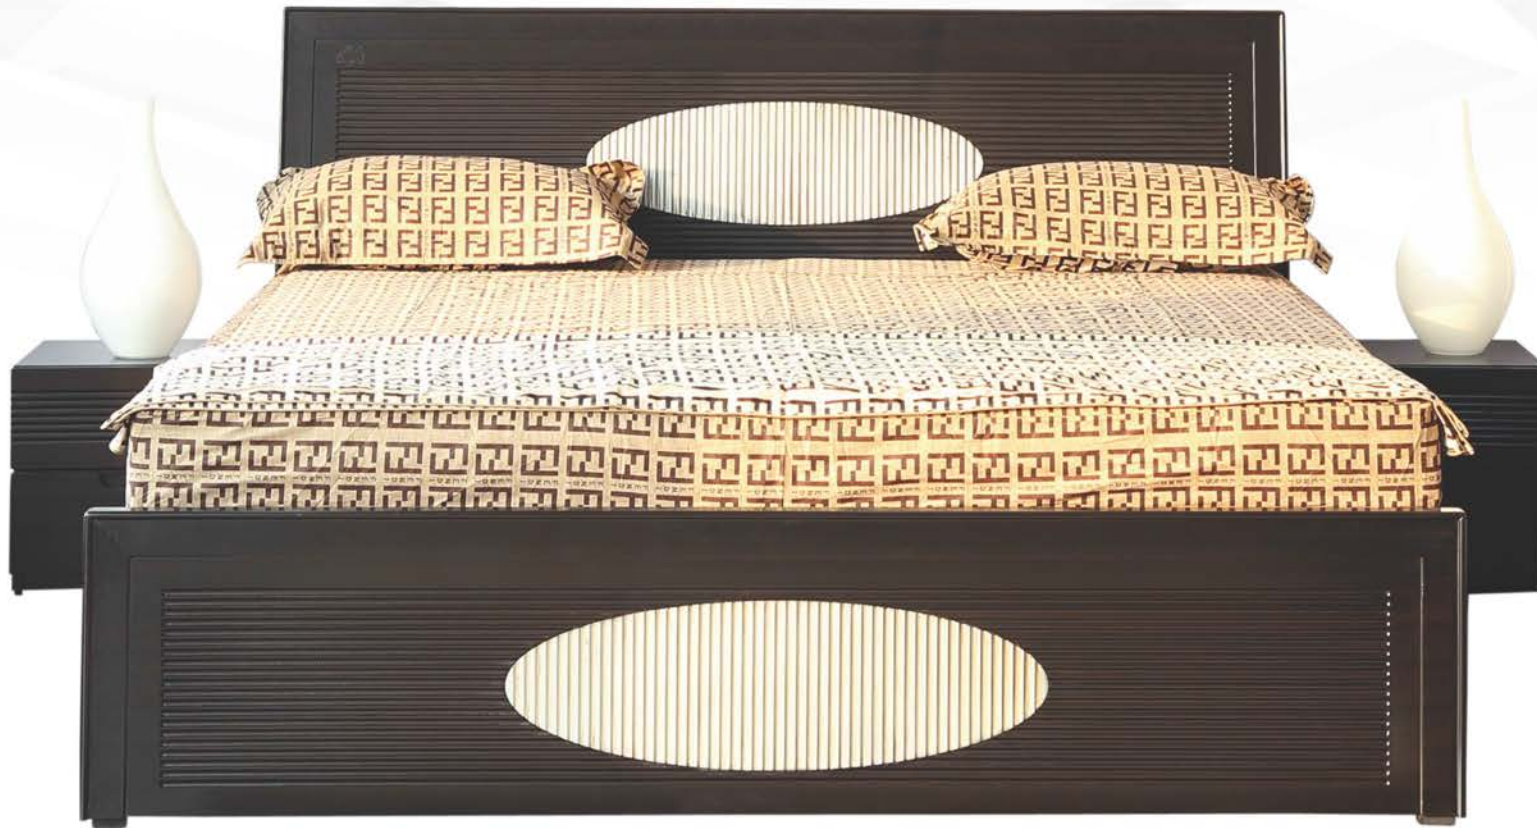

BEDS

AS 4

STORAGE : Manual Lift

MATTRESS : Size King - 78x72 (in) / 1950x1800 (mm)

SIDE TABLE - AS : W 18 H 16 D 16 (in) / W 450 H 400 D 400 (mm)