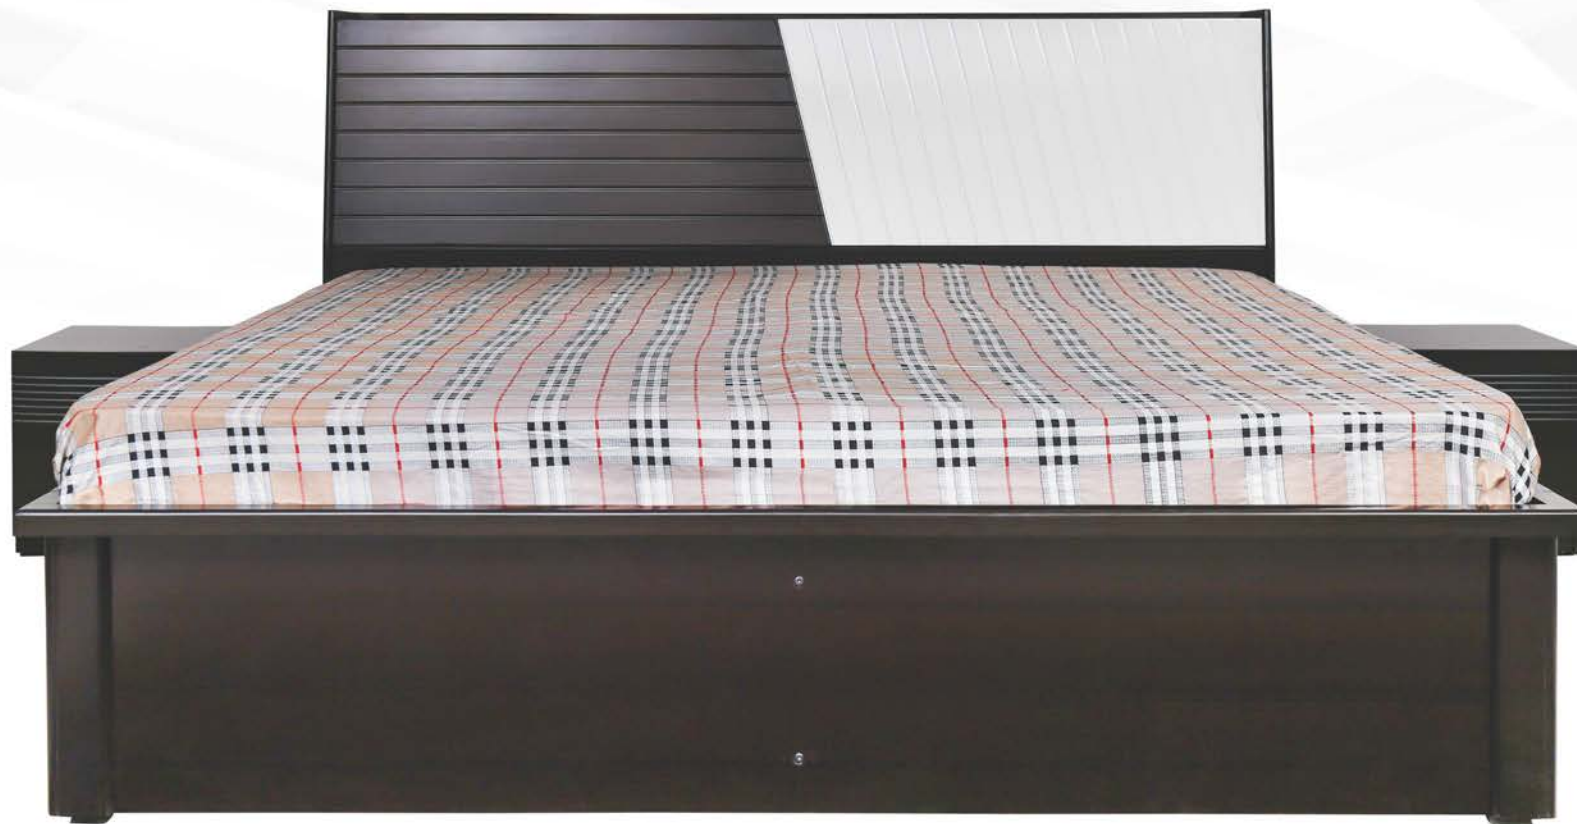

BEDS

DAISY

STORAGE WITH COUNTER : Manual Lift HT 400 MM
MATTRESS : Size King - 78x72 (in) / 1950x1800 (mm)
Size Queen 78x60 (in) / 1950x1500 (mm)
SIDE TABLE - AS : W 18 H 16 D 16 (in) / W 450 H 400 D 400 (mm)